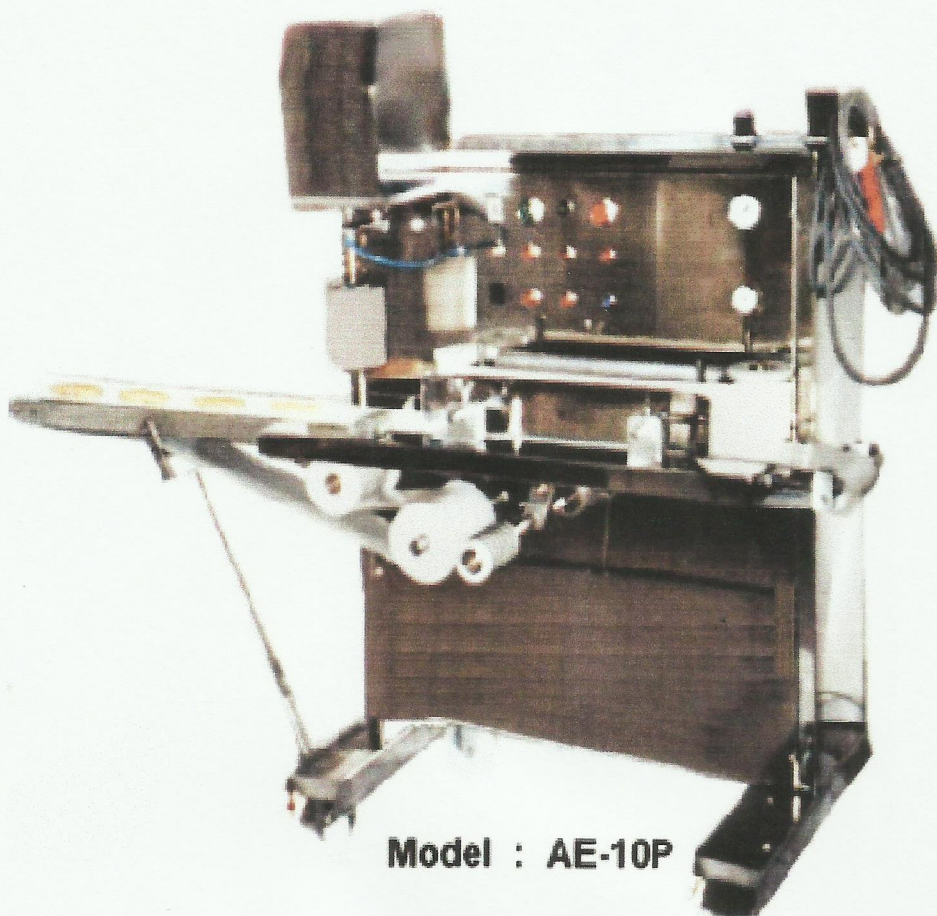

MEYASU PTE LTD

Blk 20 woodlands link # 00-04 Singapore 738733. Tel : 65 6757 9585 Fax : 65 6757 9584
Email : sales@affiliated-enq.com website : www.meyasu.com

Model : AE-10P